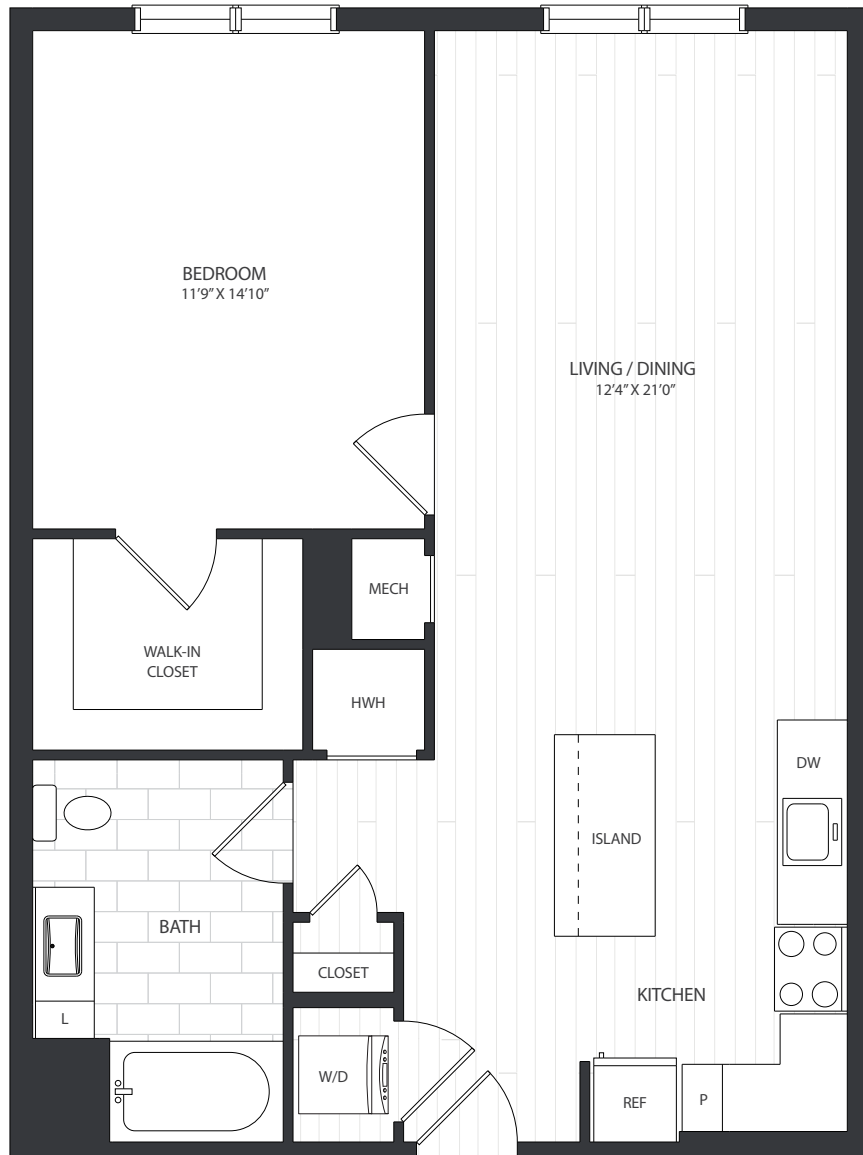

# Arden

PARKSIDE

**A1C**

839 SF | ONE BEDROOM | ONE BATHROOM

RENT

AVAILABILITY

NOTES

**PARKSIDE**  
PROVIDENCE TOWN CENTER