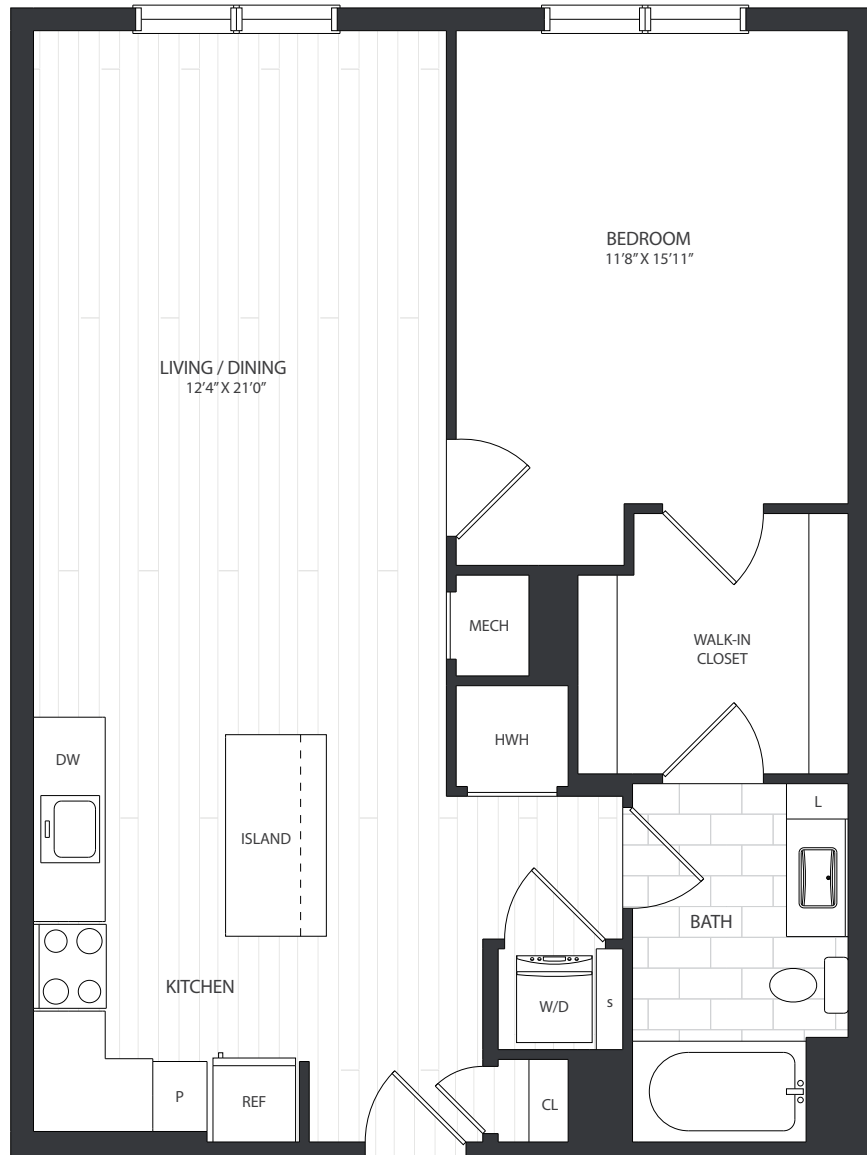

Arden

PARKSIDE

A1A

839 SF | ONE BEDROOM | ONE BATHROOM

RENT

AVAILABILITY

NOTES

1001 Arborview Blvd. Collegeville, PA 19426 • 484-559-7596 • ParksidePTC.com • BOZZUTO
Elevations and floor plans are artist's renderings and are shown for illustration purposes only. All square feet are approximate only.