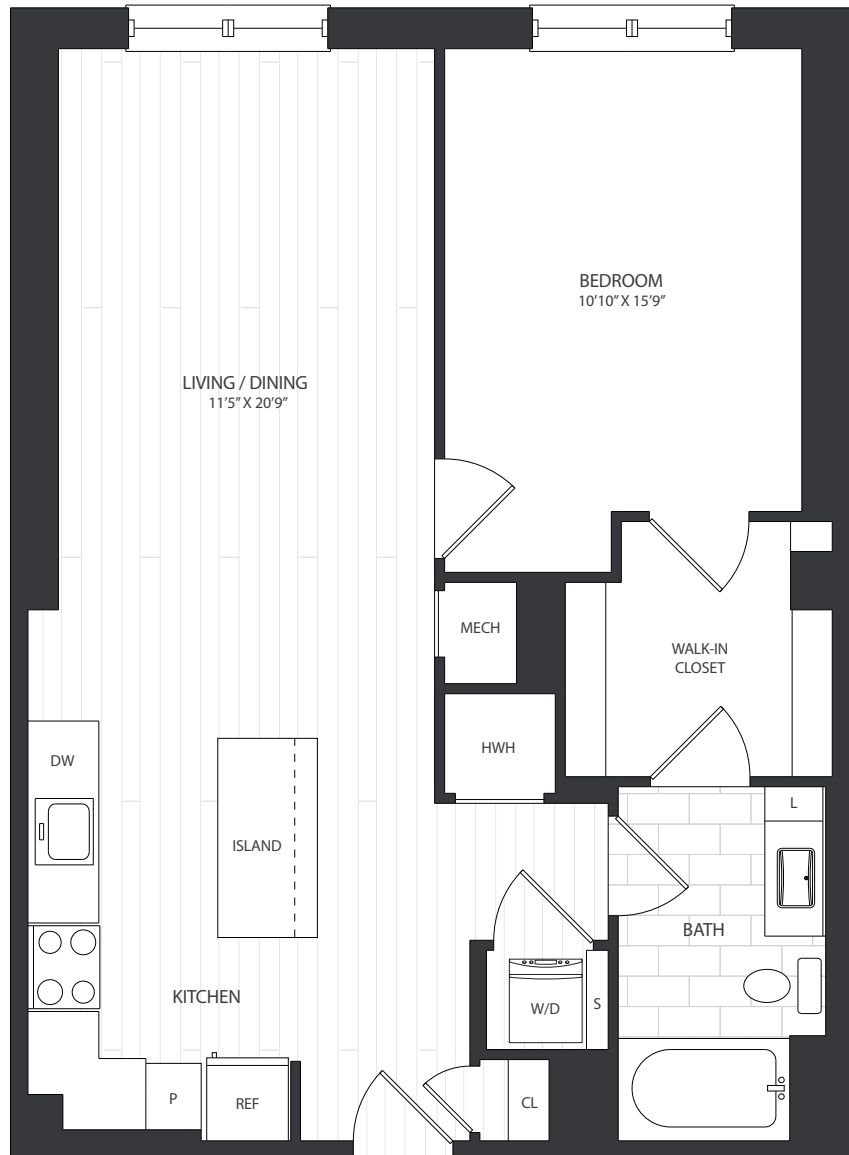

Arden

PARKSIDE

A1G

865 SF | ONE BEDROOM | ONE BATHROOM

RENT

AVAILABILITY

NOTES

1001 Arborview Blvd. Collegeville, PA 19426 • 484-559-7596 • ParksidePTC.com • BOZZUTO
Elevations and floor plans are artist's renderings and are shown for illustration purposes only. All square feet are approximate only.