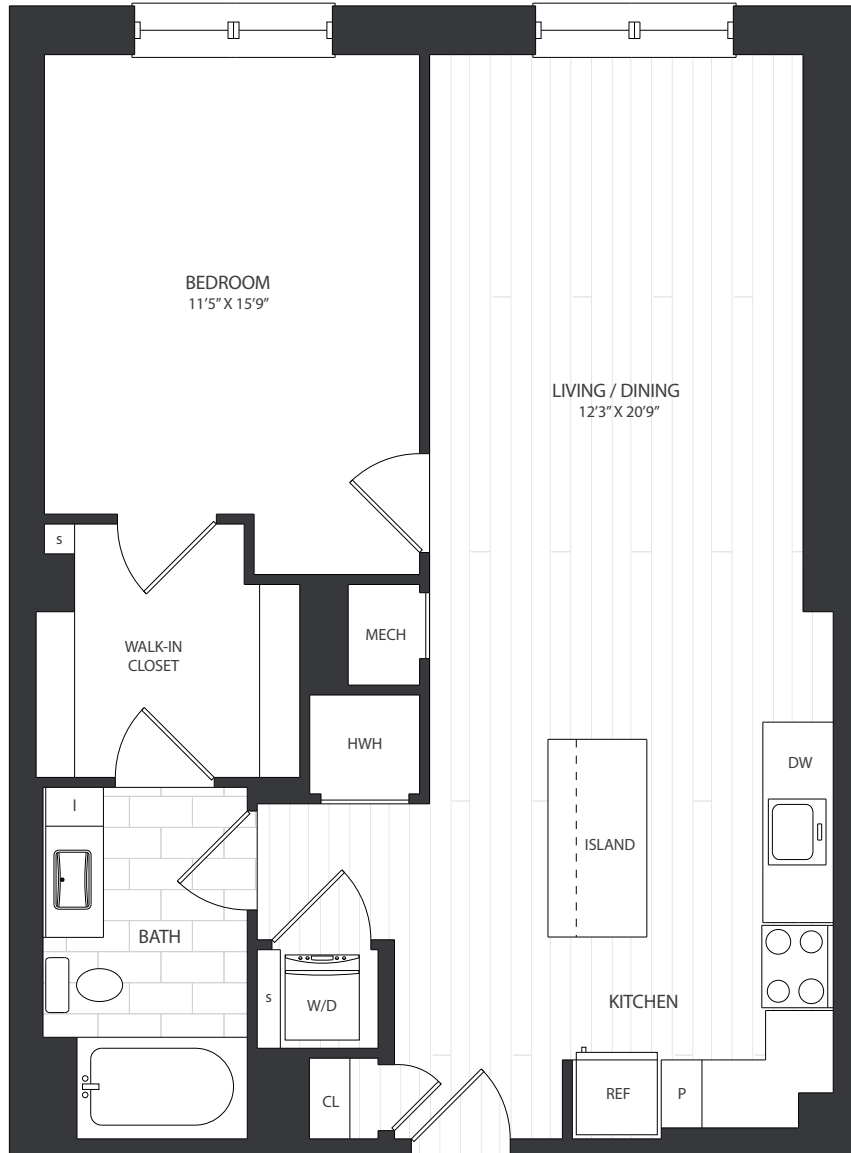

Arden

PARKSIDE

A1D

835 SF | ONE BEDROOM | ONE BATHROOM

RENT

AVAILABILITY

NOTES

1001 Arborview Blvd. Collegeville, PA 19426 • 484-559-7596 • ParksidePTC.com • BOZZUTO
Elevations and floor plans are artist's renderings and are shown for illustration purposes only. All square feet are approximate only.