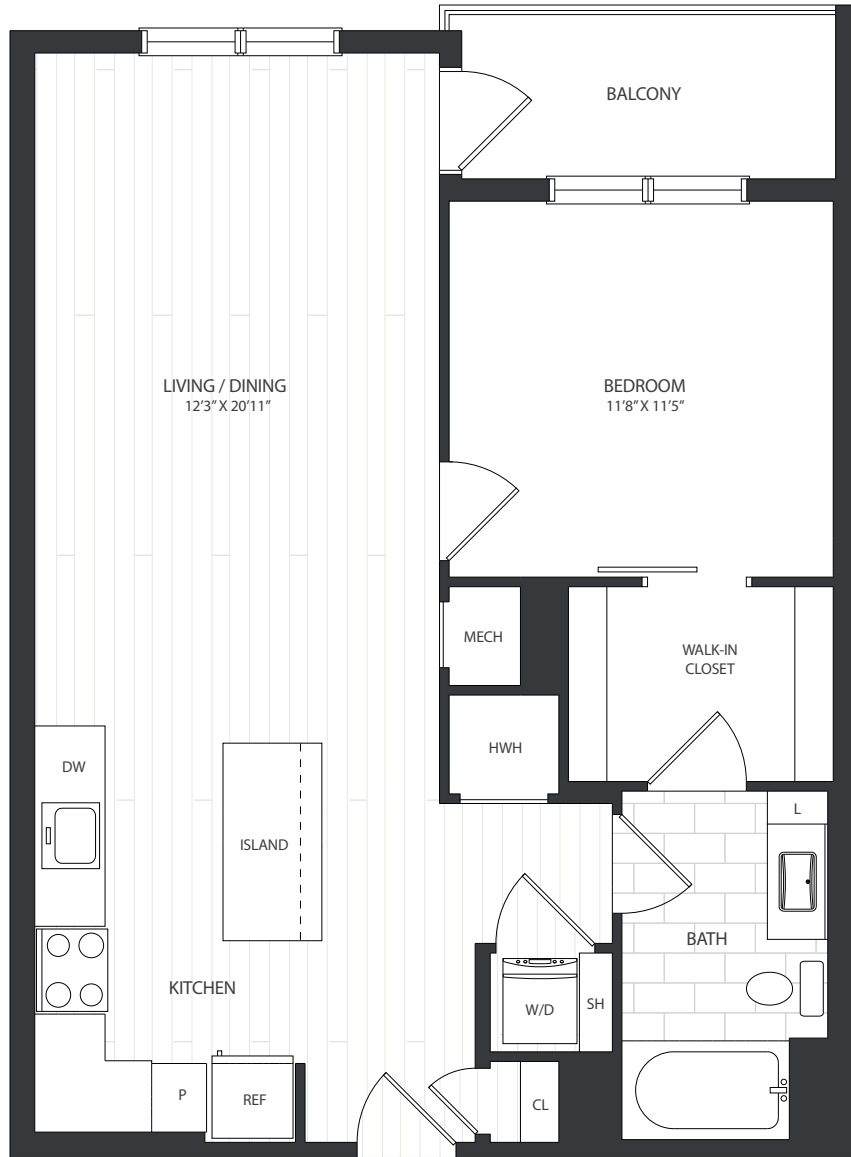

Arden

PARKSIDE

A1B

747 SF | ONE BEDROOM | ONE BATHROOM

RENT

AVAILABILITY

NOTES

PARKSIDE
PROVIDENCE TOWN CENTER

1001 Arborview Blvd. Collegeville, PA 19426 • 484-559-7596 • ParksidePTC.com • BOZZUTO
Elevations and floor plans are artist's renderings and are shown for illustration purposes only. All square feet are approximate only.